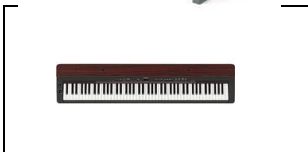

solid spruce top, solid mahogany back, includes OnStage Foam Hardcase, full dreadnought size, fully setup by Raymond for optimum play

4

\$625.00

\$450.00

**YAMAHA electronic drum complete kit**

DTX500K kit + MS40DR drum monitor  
Clearing our showroom display set with free MS40DR 2.1 drum monitor set, 5 months old, w/kick pedal, throne, delivery and warranty

1

\$1,600.00

\$1,100.00

**YAMAHA Keyboard**

PSR-S910 showroom demo set  
top end stuff, best quality samples that outrival even those on the Motif XS, vocoder built-in with power processor, total arranger workstation

1

\$2,200.00

\$1,650.00

**YAMAHA Keyboard**

DGX230 showroom demo set  
Includes original stand as shown in left picture, and fresh 12 months warranty, add \$30.00 for delivery

1

\$660.00

\$450.00

**YAMAHA Digital Piano**

P155 showroom demo set  
Includes standard X stand and FC4 pedal, sold with a fresh 12 months on-site warranty. Add \$30.00 for delivery

1

\$2,300.00

\$1,790.00

**Yamaha Electronic Piano** 